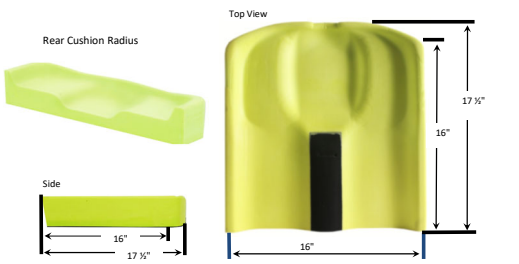

		WIDTH										
cm		36	38	41	43	46	48	51	53	56		
inch		14	15	16	17	18	19	20	21	22		
DEPTH	30	12										
	36	14										
	41	16										
	43	17										
	46	18										
	51	20										
56	22											

Ordering the correct size

Please note the complete product dimensions.
The example shown is of a 16"x16" cushion part number LC1616.
Please allow an additional 1 1/2" to the required seat depth for the rear cushion radius.

The rear cushion radius is a curved extension designed to maximise surface area and minimise the gap between seat and backrest; while stabilising fluid in tilted positions, with coccyx cut out for added relief.

Features:
Very High Risk
3" height
3 Year Warranty
Anatomically contoured foam base Innovative dual layer fluid sac
Choice of 3 covers
Positioning accessories available

Code	X	Description	Price
Libra Cushion			
LC ____ (Width x Depth)		Matrx Libra standard sizes with black smooth cover	€645
LCW ____ (Width x Depth)		Matrx Libra standard sizes with black wipedown cover	€645
LCS ____ (Width x Depth)		Matrx Libra standard sizes with black spacer cover	€645
Heavy Duty sizes			
LC2117		Heavy Duty Libra 21x17" (53x43cm)	Black Smooth cover €846
LC2118		Heavy Duty Libra 21x18" (53x46cm)	Black Smooth cover €846
LC2120		Heavy Duty Libra 21x20" (53x51cm)	Black Smooth cover €846
LC2122		Heavy Duty Libra 21x22" (53x56cm)	Black Smooth cover €846
LC2217		Heavy Duty Libra 22x17" (56x43cm)	Black Smooth cover €846
LC2218		Heavy Duty Libra 22x18" (56x46cm)	Black Smooth cover €846
LC2220		Heavy Duty Libra 22x20" (56x51cm)	Black Smooth cover €846
LC2222		Heavy Duty Libra 22x22" (56x56cm)	Black Smooth cover €846