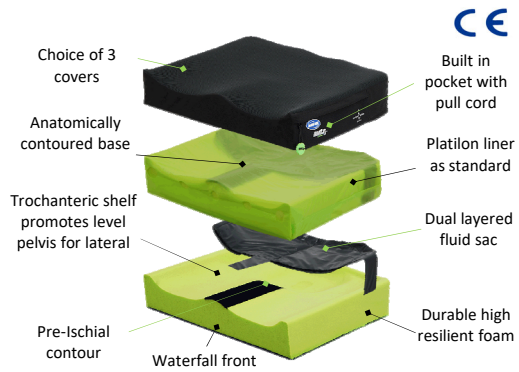

		WIDTH										
cm		36	38	41	43	46	48	51	53	56		
inch		14	15	16	17	18	19	20	21	22		
DEPTH	30	12										
	36	14										
	41	16										
	43	17										
	46	18										
	51	20										
56	22											

Ordering the correct size

Please note the complete product dimensions.
The example shown is of a 16"x16" cushion part number LC1616.
Please allow an additional 1 1/2" to the required seat depth for the rear cushion radius.

The rear cushion radius is a curved extension designed to maximise surface area and minimise the gap between seat and backrest; while stabilising fluid in tilted positions, with coccyx cut out for added relief.

Features:
Very High Risk
3" height
3 Year Warranty
Anatomically contoured foam base Innovative dual layer fluid sac
Choice of 3 covers
Positioning accessories available

Code	X	Description	Price
Libra Cushion			
LC ____ (Width x Depth)		Matrx Libra standard sizes with black smooth cover	€645
LCW ____ (Width x Depth)		Matrx Libra standard sizes with black wipedown cover	€645
LCS ____ (Width x Depth)		Matrx Libra standard sizes with black spacer cover	€645
Heavy Duty sizes			
LC2117		Heavy Duty Libra 21x17" (53x43cm)	Black Smooth cover €846
LC2118		Heavy Duty Libra 21x18" (53x46cm)	Black Smooth cover €846
LC2120		Heavy Duty Libra 21x20" (53x51cm)	Black Smooth cover €846
LC2122		Heavy Duty Libra 21x22" (53x56cm)	Black Smooth cover €846
LC2217		Heavy Duty Libra 22x17" (56x43cm)	Black Smooth cover €846
LC2218		Heavy Duty Libra 22x18" (56x46cm)	Black Smooth cover €846
LC2220		Heavy Duty Libra 22x20" (56x51cm)	Black Smooth cover €846
LC2222		Heavy Duty Libra 22x22" (56x56cm)	Black Smooth cover €846